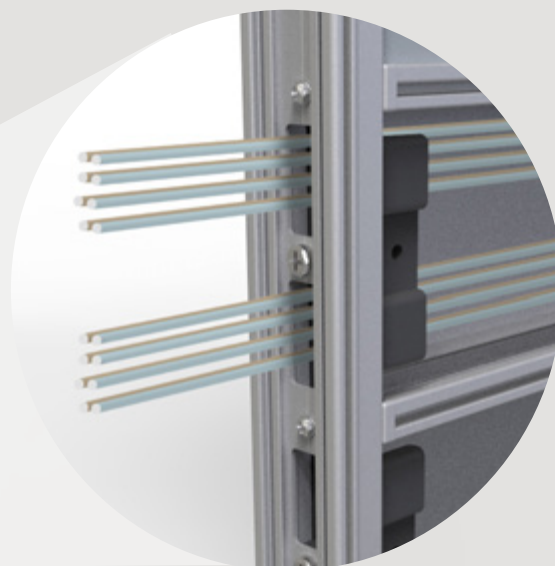

WIRE MANAGEMENT

Cable management

Cables and cords are concealed in the N4 and N6 panel system. Both models can accommodate large numbers of cables and cords from various directions to facilitate productivity and connections at work.

The standard cable trunking height of the panel ranges from 0-100mm, 100-200mm, 500-600mm, and 800-900mm. Each 1P trunking contain maximum 16 cables with 6mm diameter.

线路管理

N4 和 N6 屏风走线功能采用内走方式, 涵盖多层式的横向及桌上走线, 纳线量大, 四面八方来的线路, 都可依强弱电分层收纳, 提供信息线路无障碍空间, 有效提升办公效能。

横向线槽表板的标准位置为高度 0-100、100-200、500-600 及 800-900 mm, 而线路数量限制每表板最多可以穿过 16 条直径 6 mm 的线。

Horizontal Trunking Tile Height
横向线槽表板高度