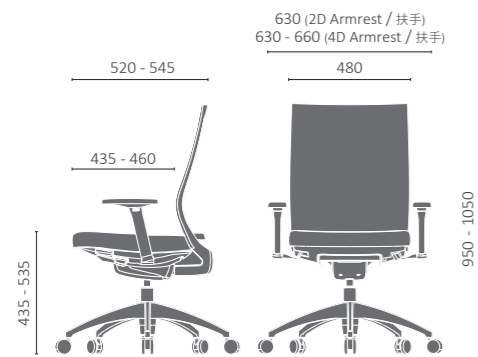

— IF THE —
Plan
DOESN'T
WORK
• CHANGE THE PLAN •
BUT NEVER THE
GOAL

3D Head Rest / 3D可调头枕

4D Armrest / 4D可调扶手
(2D Armrest for optional item / 另有2D可调扶手可选择)

Sliding Seat
/ 可滑动椅座

Wires Synchronous tilting dynamic mechanism
(24 degree with 4-angle position lock)
/ 线控倾仰装置 (倾仰24度及具备4段锁定功能)

ALU Base
/ 抛光铝合金脚

Head Rest
/ 头枕

2D Armrest
/ 2D扶手

4D Armrest
/ 4D扶手

Frame Color Options
(Black and White)
/ 框架颜色选择
(黑色与白色)

MULTI-FUNCTION

Beauty designed is integrated high technology and advance technical mechanism, to achieve the most comfortable seating experience to user. We provide adjustable headrest function and seat adjustment, synchro tilt with position lock, seat depth adjustment as well as adjustable arm rest. The Beauty chair provides the perfect blend of comfort, ergonomics, and versatility.

运用高科技材料及高端工艺结构，以最经济简约的设计实现乘坐者最极致的舒适感。搭配各式升降、倾仰、座位前後等操作调整，以及扶手等添加配备，提供舒适、人體工程學和多功能性的完美結合。

SPECIFICATION

Dimensional tolerance of ± 20 mm
/ 尺寸公差为正负二十毫米

BT-02WH-WTGAYRMF (White color frame 白框/4D Armrest 扶手)
BT-02WH-WTGATRMF (White color frame 白框/2D Armrest 扶手)
BT-02BK-WTGAYRMF (Black color frame 黑框/4D Armrest 扶手)
BT-02BK-WTGATRMF (Black color frame 黑框/2D Armrest 扶手)