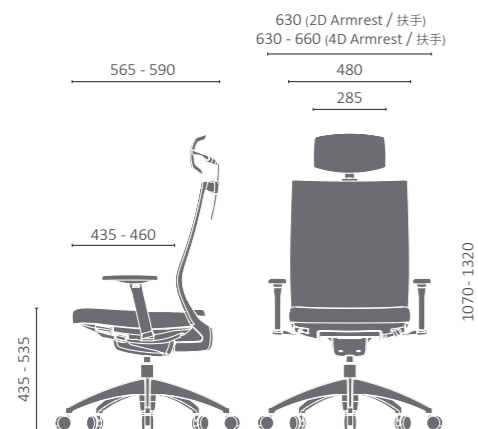

ALU Base
/ 抛光铝合金脚

Head Rest
/ 头枕

2D Armrest
/ 2D扶手

4D Armrest
/ 4D扶手

Frame Color Options
(Black and White)
/ 框架颜色选择
(黑色与白色)

MULTI-FUNCTION

Beauty designed is integrated high technology and advance technical mechanism, to achieve the most comfortable seating experience to user. We provide adjustable headrest function and seat adjustment, synchro tilt with position lock, seat depth adjustment as well as adjustable arm rest. The Beauty chair provides the perfect blend of comfort, ergonomics, and versatility.

运用高科技材料及高端工艺结构，以最经济简约的设计实现乘坐者最极致的舒适感。搭配各式升降、倾仰、座位前後等操作调整，以及扶手等添加配备，提供舒适、人體工程學和多功能性的完美結合。

SPECIFICATION

Dimensional tolerance of ± 20 mm
/ 尺寸公差为正负二十毫米

BT-02WH-WTGAYRMF (White color frame 白框/4D Armrest 扶手)
BT-02WH-WTGATRMF (White color frame 白框/2D Armrest 扶手)
BT-02BK-WTGAYRMF (Black color frame 黑框/4D Armrest 扶手)
BT-02BK-WTGATRMF (Black color frame 黑框/2D Armrest 扶手)

BT-02WH-WTGAYMF (White color frame 白框/4D Armrest 扶手)
BT-02WH-WTGATMF (White color frame 白框/2D Armrest 扶手)
BT-02BK-WTGAYMF (Black color frame 黑框/4D Armrest 扶手)
BT-02BK-WTGATMF (Black color frame 黑框/2D Armrest 扶手)