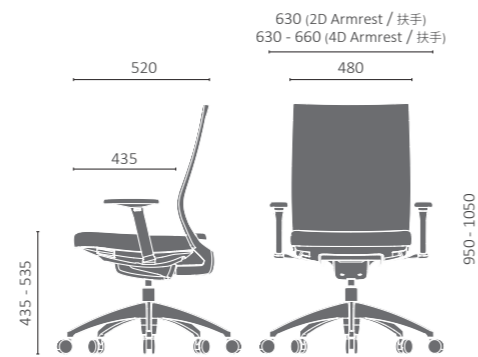

— IF THE —
Plan
DOESN'T
WORK
• CHANGE THE PLAN •
BUT NEVER THE
GOAL

3D Head Rest / 3D可调头枕

4D Armrest / 4D可调扶手
(2D Armrest for optional item / 另有2D可调扶手可选择)

Sliding Seat
/ 可滑动椅座

Wires Synchronous tilting dynamic mechanism
(24 degree with 4-angle position lock)
/ 线控倾仰装置 (倾仰24度及具备4段锁定功能)

ALU Base
/ 抛光铝合金脚

Head Rest
/ 头枕

2D Armrest
/ 2D扶手

4D Armrest
/ 4D扶手

Frame Color Options
(Black and White)
/ 框架颜色选择
(黑色与白色)

MULTI-FUNCTION

Beauty designed is integrated high technology and advance technical mechanism, to achieve the most comfortable seating experience to user. We provide adjustable headrest function and seat adjustment, synchro tilt with position lock, seat depth adjustment as well as adjustable arm rest. The Beauty chair provides the perfect blend of comfort, ergonomics, and versatility.

运用高科技材料及高端工艺结构，以最经济简约的设计实现乘坐者最极致的舒适感。搭配各式升降、倾仰、座位前後等操作调整，以及扶手等添加配备，提供舒适、人體工程學和多功能性的完美結合。

SPECIFICATION

Dimensional tolerance of ± 20 mm
/ 尺寸公差为正负二十毫米

BT-02WH-WTGAYRMF (White color frame 白框/4D Armrest 扶手)
BT-02WH-WTGATRMF (White color frame 白框/2D Armrest 扶手)
BT-02BK-WTGAYRMF (Black color frame 黑框/4D Armrest 扶手)
BT-02BK-WTGATRMF (Black color frame 黑框/2D Armrest 扶手)