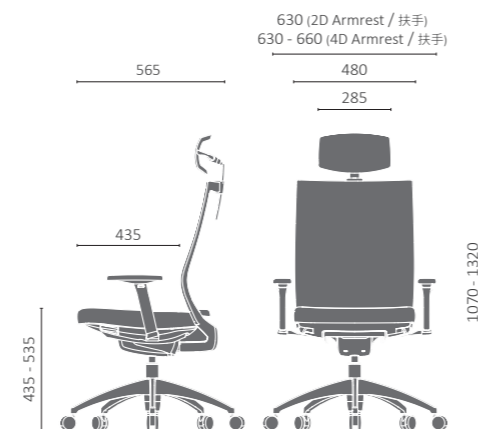

BT-01WH-WTGAYMF (White color frame 白框/4D Armrest 扶手)
BT-01WH-WTGATMF (White color frame 白框/2D Armrest 扶手)
BT-01BK-WTGAYMF (Black color frame 黑框/4D Armrest 扶手)
BT-01BK-WTGATMF (Black color frame 黑框/2D Armrest 扶手)

Back Mesh
/ 椅背网布

Seat Fabric
/ 椅坐布料

NOVO WORKSTYLE - CHINA

诺浩家具(中国)有限公司
NOVO WORKSTYLE (CHINA) CO., LTD.

总公司及工厂 Headquarters and Factory
中国苏州太仓市浏河镇苏张村沪太新路129号, 215431
No. 129 HuTaiXin Road, LiuHe Town, Taicang City, Jiangsu
Province, China, 215431
Tel +86-512 8160 3000
Fax +86-521 8160 3001

北京分公司 Beijing Office
中国北京市朝阳区大羊坊路89号新华国际广场D座6层608室, 100122
Room 608, 6/F, Block D, Xinhua International Plaza, No. 89
Dayangfang Rd, Chaoyang District, Beijing, China, 100122
Tel +86-10 8736 3936

上海分公司 Shanghai Office
中国上海市长宁区番禺路381号幸福里E座4楼411, 200052
Room 411, Buliding E, G-Art, No.381 Panyu Rd, Changning Dist,
Shanghai, China, 200052
Tel +86-21 6280 5811

经销总部 Dealer Headquarters
中国上海市长宁区番禺路381号幸福里E座4楼401, 200052
Room 401, Buliding E, G-Art, No.381 Panyu Rd, Changning Dist,
Shanghai, China, 200052
Tel +86-21 6280 5800 #8011

广州分公司 Guangzhou Office
中国广州市越秀区沿江东路406号港口中心7楼707室, 510100
Room 707, 7/F, Port Center, 406 Yan Jiang Dong Road, Yuexiu
District, Guangzhou, China, 510100
Tel +86-20 8130 6113
Fax +86-20 8130 5127

深圳分公司 Shenzhen Office
中国广东省深圳市福田区商报路7号天健创业大厦1107室, 518034
Unit 11/F, Room1107, Tian Jian Chuangye Building, Shangbao
Road No.7, Futian District, Shenzhen, China, 518034
Tel +86-755 8345 6882
Fax +86-755 8290 2762

NOVO WORKSTYLE - HONG KONG

诺浩家具(香港)有限公司
NOVO WORKSTYLE HK LTD.

香港柴湾祥利街9号祥利工业大厦3楼
3/F, Cheung Lee Industrial Bldg., 9 Cheung Lee Street, Chai Wan,
Hong Kong
Tel +852-2838 3262
Fax +852-2838 2690

www.novoworkstyle.com

本目录图片因印刷与摄影之故, 与实物或有差异。本公司拥有产品尺寸、材质、特征和功能变更之权利。
The images are representative and may vary slightly from actual materials. All rights reserved.
All specifications subject to change without notice.

NOVO Workstyle
Design for Tomorrow

SHD1812-WEB