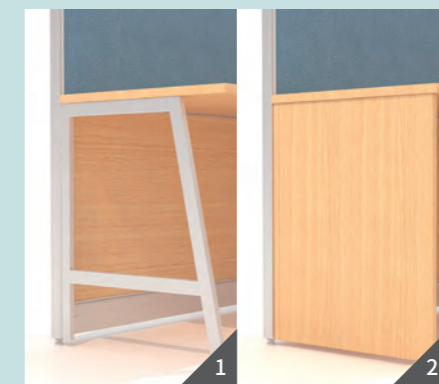

Support Leg / 支撑脚

1. 1 R-type Support Leg / R型支撑脚
2. 2 MFC Support Leg / MFC支撑脚