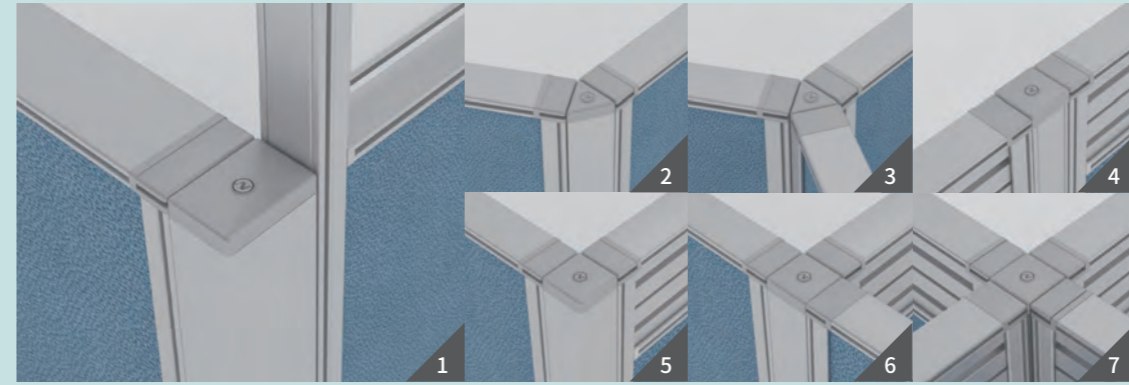

Panel System Connection / 系统连接方式

1. 1 Connection with different height and thickness / 不同厚度高低差连接
2. 2 2 way, in 120-degree / 两方向120度连接
3. 3 3 way, in 120-degree / 三方向120度连接
4. 4 2 way, in 180-degree / 两方向180度直线型
5. 5 2 way, in 90-degree / 两方向90度直角型
6. 6 3 way, in 90-degree / 三方向90度直角型
7. 7 4 way, in 90-degree / 四方向90度直角型