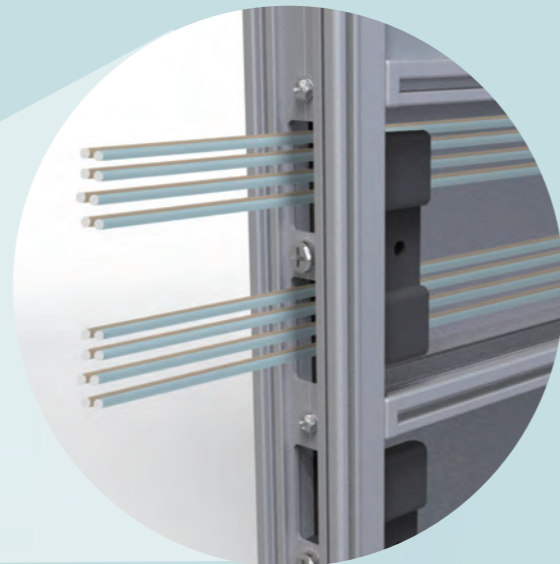

WIRE MANAGEMENT

Cable management

Cables and cords are concealed in the N4 and N6 panel system. Both models can accommodate large numbers of cables and cords from various directions to facilitate productivity and connections at work.

The standard cable trunking height of the panel ranges from 0-100mm, 100-200mm, 500-600mm, and 800-900mm. Each 1P trunking contain maximum number of 16 cables with 6mm wide.

线路管理

N4 和 N6 屏风走线功能采用内走方式，涵盖多层式的横向及桌上走线，纳线量大，四面八方来的线路，都可依强弱电分层收纳，提供信息线路无障碍空间，有效提升办公效能。

横向线槽表板的标准位置为高度 0-100、100-200、500-600 及 800-900 mm，而线路数量限制每表板最多可以穿过 16 条直径 6 mm 的线。

900mm
800mm
700mm
600mm
500mm
400mm
300mm
200mm
100mm

Horizontal Trunking Tile Height
横向线槽表板高度